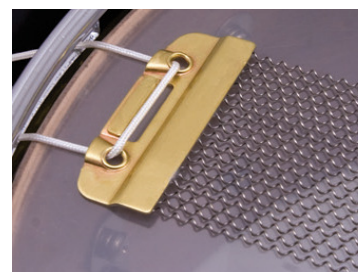

BLACK PANTHER SNARE DRUM

Codice	Modello	Nome	Misure	Fusto	Finitura Hardware	Finitura Fusto	Prezzo	Disponibilità
2551126	BPST450SLN	the PANTHER	14"x5"	Seamless steel	Black Brushed	Black Brushed	€ 671,50	A
2551127	BPBR465HZN	the SLEDGE HAMMER	14"x6.5"	Brass	Bronze Brushed	Bronze Brushed	€ 546,50	A
2551128	BPBR4551ZN	the BRASS CAT	14"x5.5"	Brass	Bronze Brushed	Bronze Brushed	€ 508,00	A
2551129	BPST0551CN	the STINGER	10"x5"	Steel	Chrome	Chrome	€ 336,00	A
2551130	BPST4551LN	the BLADE	14"x5.5"	Steel	Black Brushed	Black Brushed	€ 401,00	A
2551131	BPST4651LN	the MACHETE	14"x6.5"	Steel	Black Brushed	Black Brushed	€ 469,50	A
2551132	BPBW2500CNWA	the PHANTOM	12"x5"	Birch/Walnut	Chrome	Transparent Walnut Fade	€ 401,00	A
2551133	BPCW3550CNCY	the CHERRY BOMB	13"x5.5"	Cherry	Chrome	Transparent Cherry Red	€ 401,00	A
2551134	BPMW4550CNUB	the VELVETONE	14"x5.5"	Burl Maple/Walnut/Maple	Chrome	Butter Burst	€ 535,00	A
2551135	BPWB4550CNEN	the RETROSONIC	14"x5.5"	Walnut Burl	Chrome	Natural	€ 671,50	A
2551136	BPML2700CNIT	the FASTBACK	12"x7"	Maple	Chrome	Sienna Burst	€ 401,00	A
2551137	BPML3700LNWU	the BLASTER	13"x7"	Maple	Black Brushed	Transparent Walnut Burst	€ 469,50	A
2551138	BPML4500LNTB	the BLACK WIDOW	14"x5"	Maple	Black Brushed	Transparent Black	€ 401,00	A
2551139	BPML4700TLNTB	the PHATBOB	14"x7"	Thick Maple	Black Brushed	Transparent Black	€ 603,00	A

Cylinder Drive Strainer

Cylinder Drive Butt Plate

Stainless Steel Snare Wires

A re-invention of the stick saver hoop.